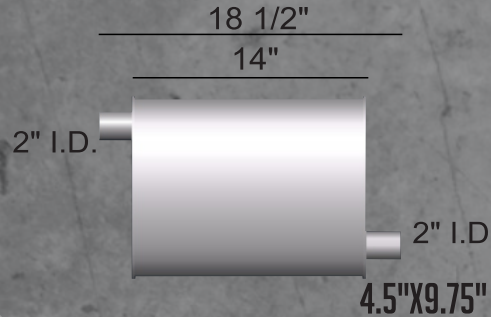

PART # TM7712