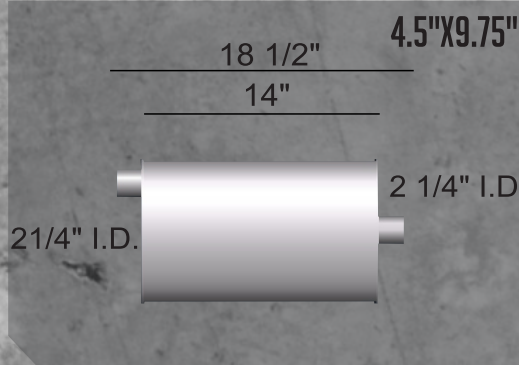

PART # TM7713