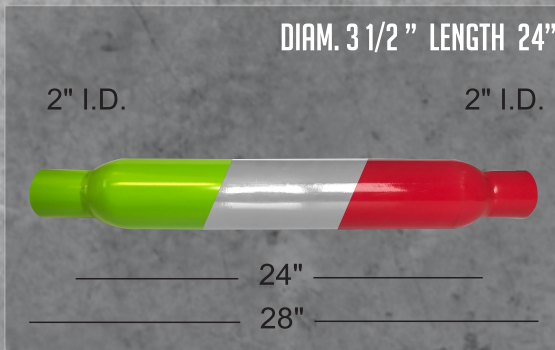

GLASSPACK MUFFLER 100% ALUMINIZED

PART # AM-3524