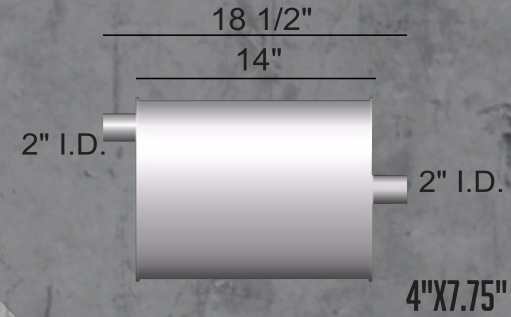

PART # TM7704