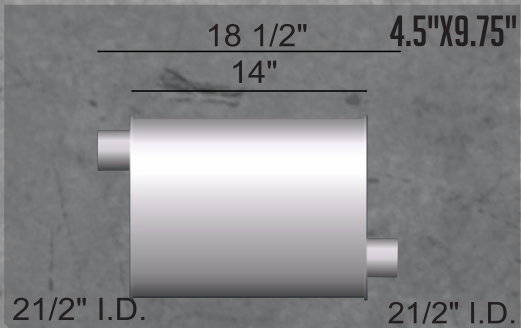

PART # TM7696