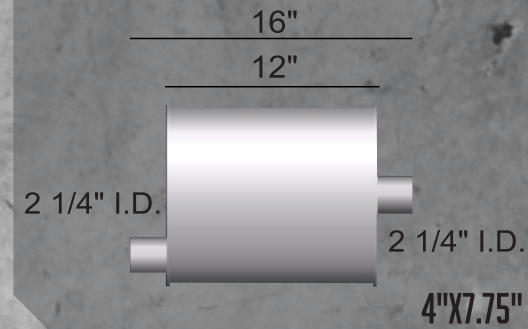

PART # TM7487