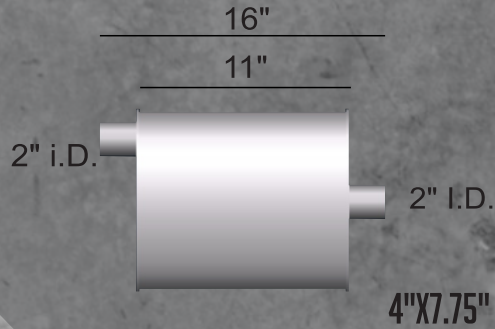

TURBO MUFFLER

PART # TM7702