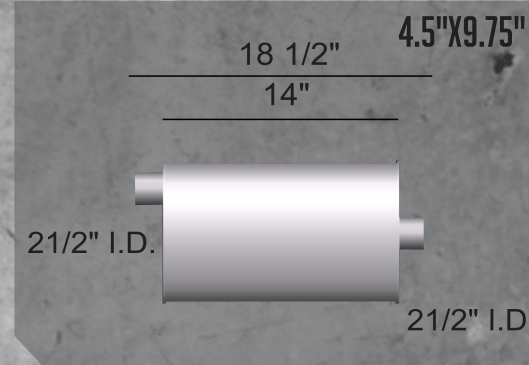

PART # TM7715