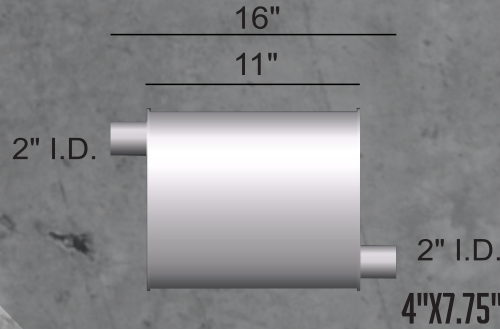

PART # TM7703