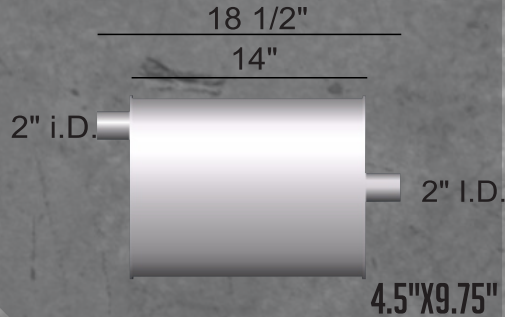

PART # TM7711