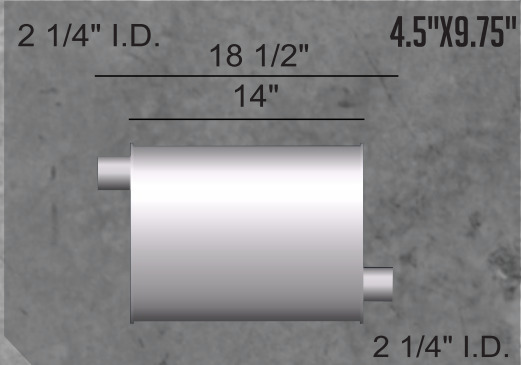

TURBO MUFFLER

PART # TM7714